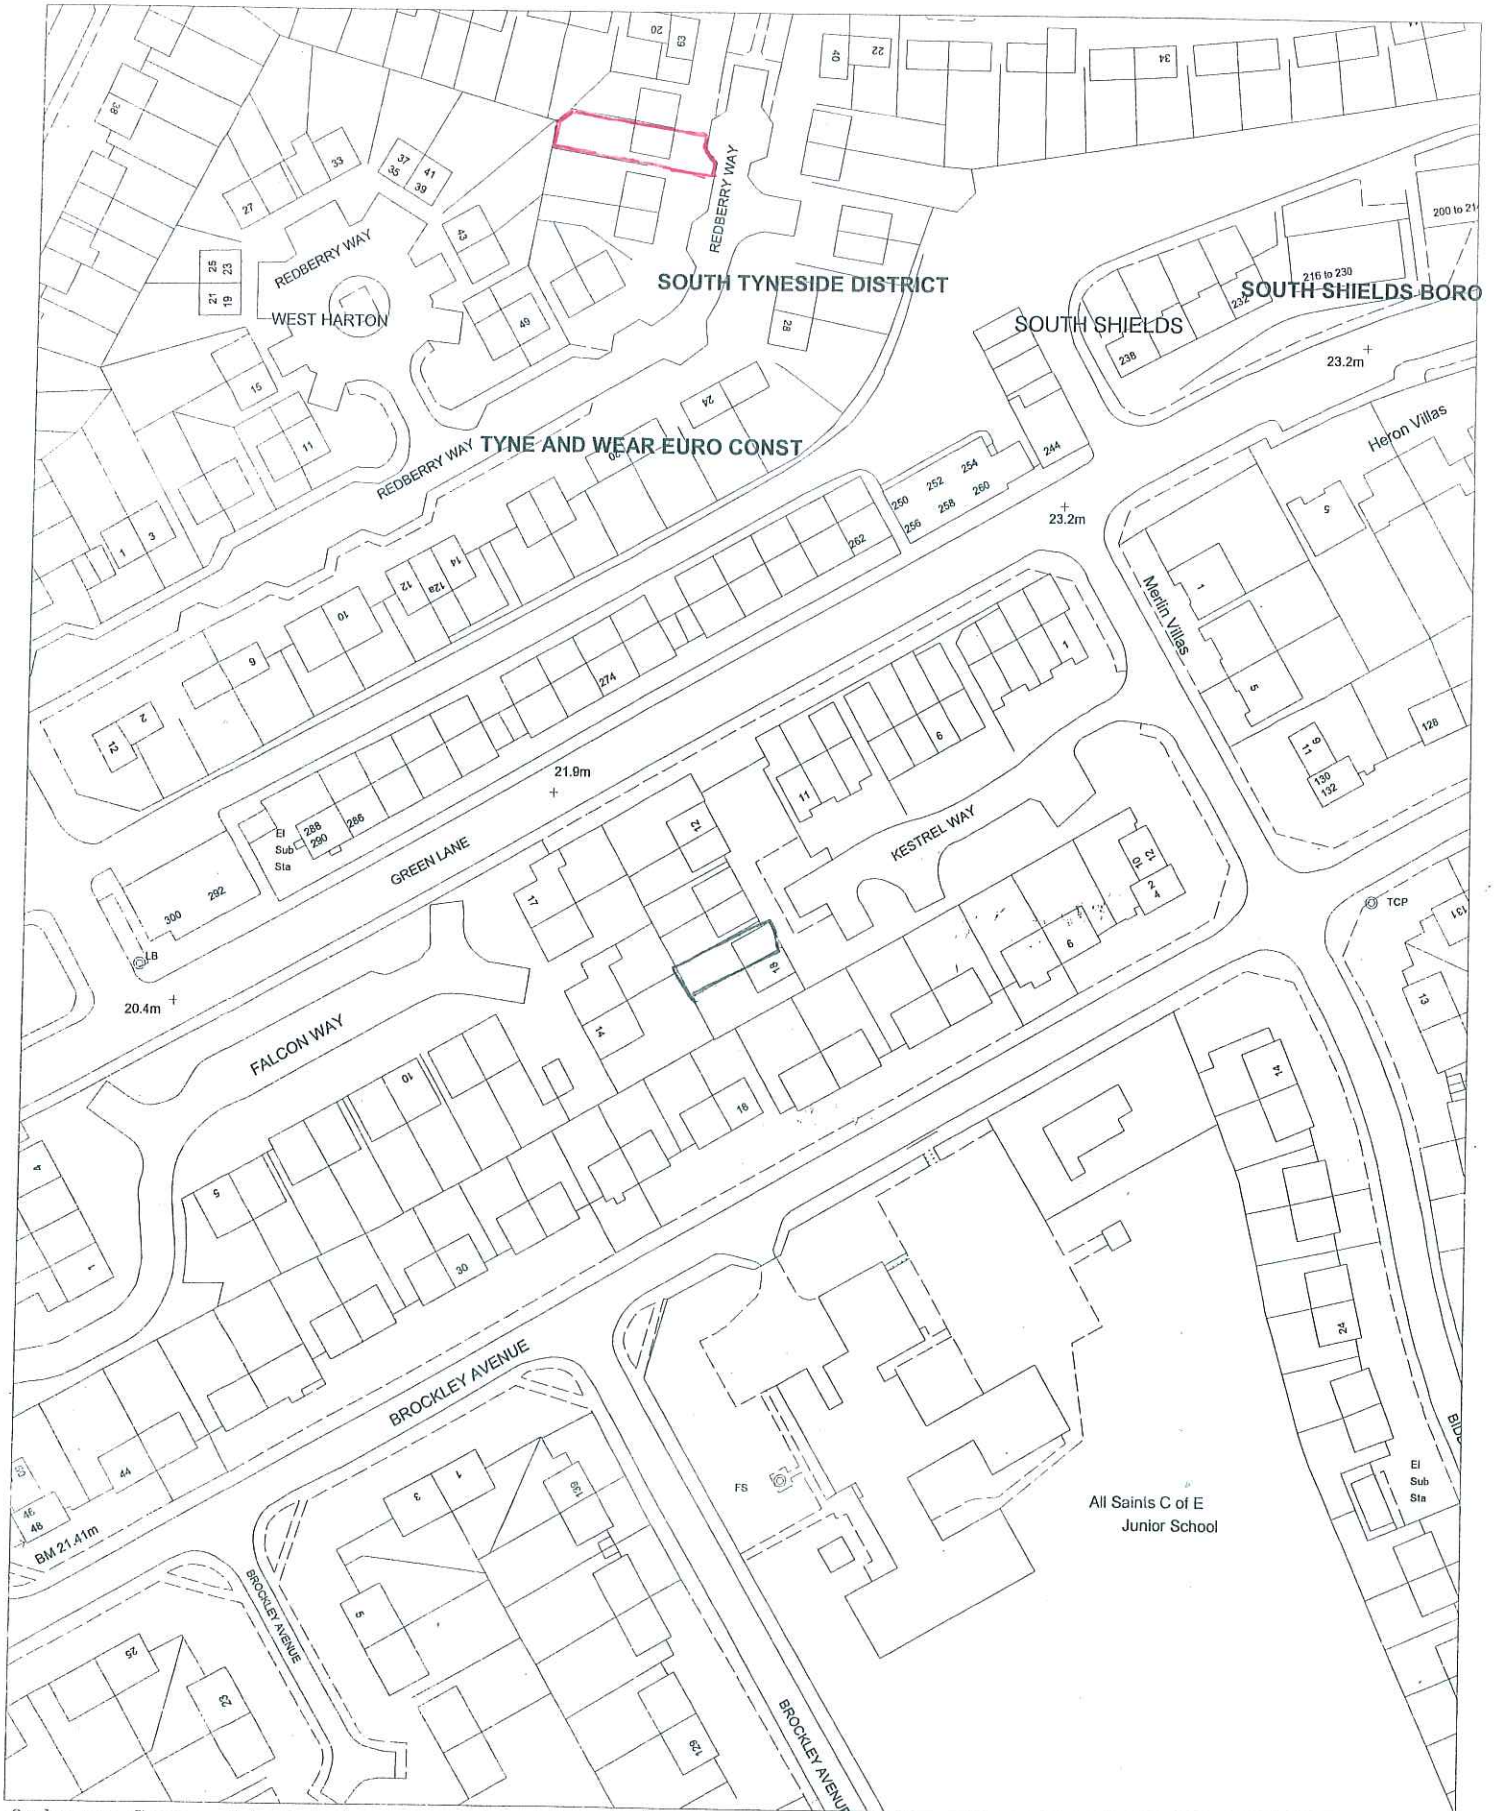

South Tyneside MBC
Development Services Department
Town Hall
South Shields
Tyne and Wear
NE33 2RL

This copy has been produced for Planning and
Building Control purposes only.
No further copies can be made.

Ordnance Survey data has been reproduced from 1/1250 Ordnance Survey Maps with the permission of the Controller of H.M. Stationery Office. Crown Copyright reserved. Licence No. LA 076341